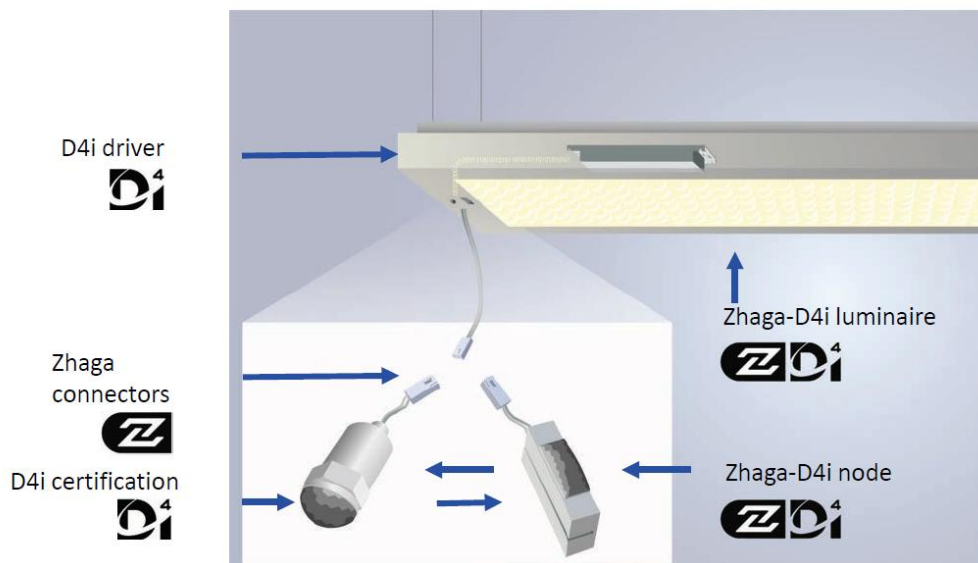

Zhaga-D4i interface for outdoor luminaires

NOTE: The D4i certification of the driver is carried out by the [DALI Alliance](#). The Zhaga-D4i certification of the node is carried out by the DALI Alliance, jointly with the Zhaga Consortium.

Zhaga-D4i interface for indoor luminaires

NOTE: The D4i certification of the driver is carried out by the [DALI Alliance](#). The Zhaga-D4i certification of the node is carried out by the DALI Alliance, jointly with the Zhaga Consortium.