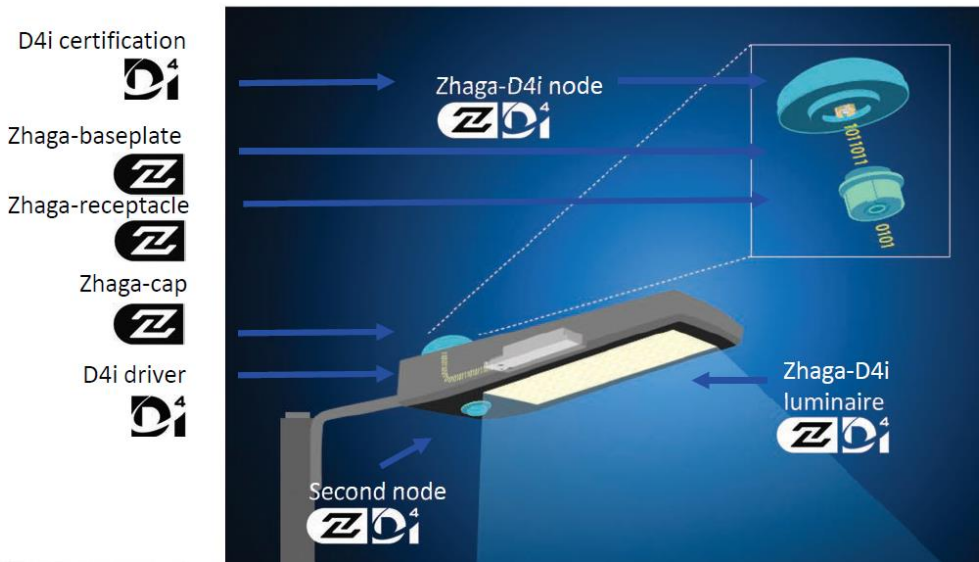

Zhaga-D4i interface for outdoor luminaires

NOTE: The D4i certification of the driver is carried out by the [DALI Alliance](#). The Zhaga-D4i certification of the node is carried out by the DALI Alliance, jointly with the Zhaga Consortium.

Zhaga-D4i interface for indoor luminaires

NOTE: The D4i certification of the driver is carried out by the [DALI Alliance](#). The Zhaga-D4i certification of the node is carried out by the DALI Alliance, jointly with the Zhaga Consortium.